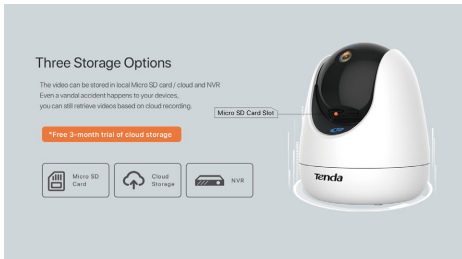

Three Storage Options

The video can be stored in local Micro SD card / cloud and NVR, Even a vandal accident happens to your devices, you can still retrieve videos based on cloud recording.