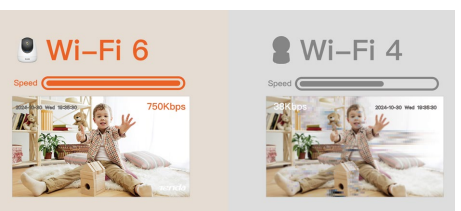

New WiFi6 Technology, Ultra-low Network Delay

Using a new generation of WiFi network technology, built-in special antenna for signal enhancement WiFi performance is improved by 1/3 compared with the previous generation, and the video is still smooth through two walls