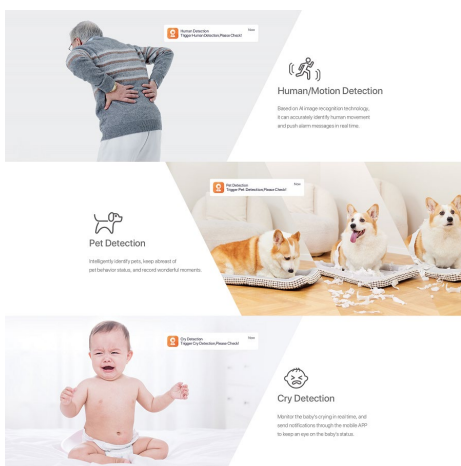

### Products Description

The Pan/Tilt Security Camera CP3 Pro is a high-performance home monitoring camera that integrates such functions as 360° visual coverage, Wi-Fi 6, 3MP video, human/pet detection, cry detection, one-touch call, two-way audio, sound & light alarm, DIY audio and USB-C power. It is commonly used in indoor monitoring scenarios, such as homes, shops, offices and classrooms.

## Cover Every Corner of Your Home With The Pan/Tilt

High speed pan/tilt design enables flexible rotation in all directions. Covers 360 ° horizontal and 155 ° vertically (90 ° up, 65 ° down) which leaves zero blind zones at all.

## Easily Call Family Members With The One-touch Call Button

When the elderly or children are alone at home, they only need to lightly touch the button on the camera to call their family members outside.

## Cry Detection

Monitor the baby's crying in real time, and send notifications through the mobile APP to keep an eye on the baby's status.