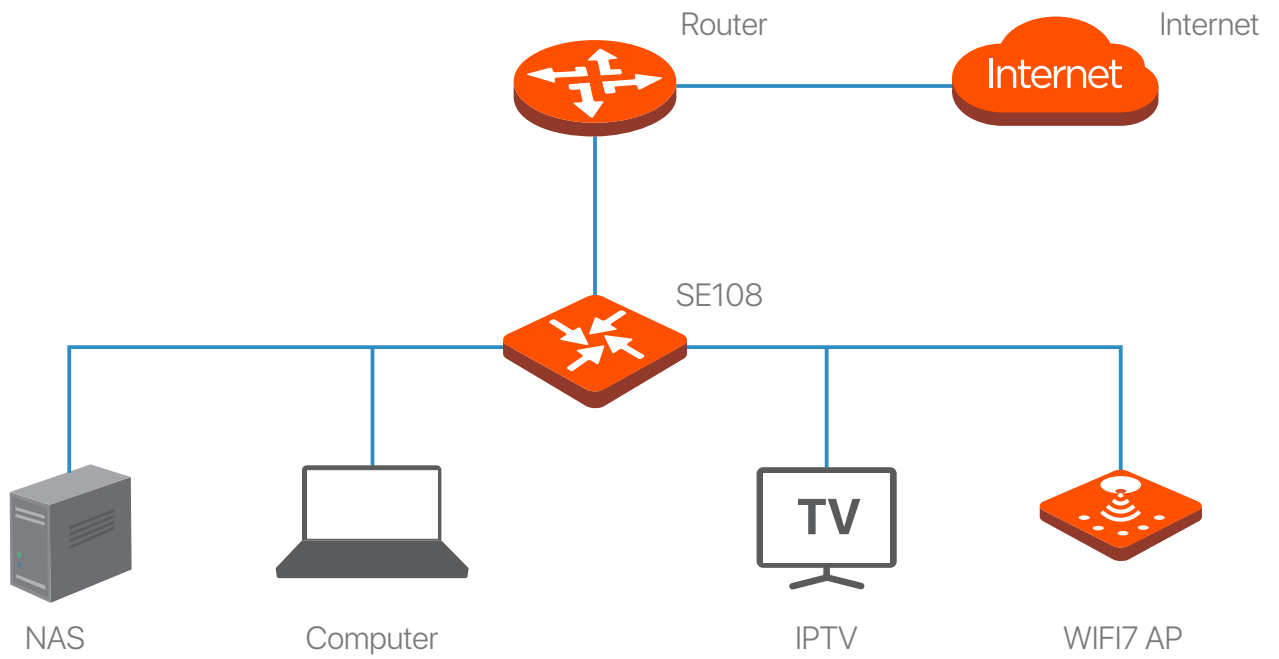

Application