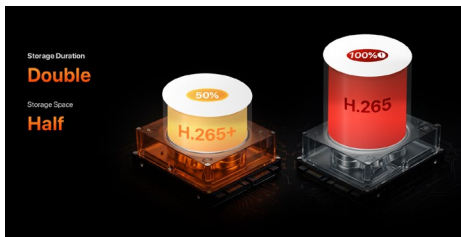

Product Features

Smart Efficient Storage, Doubles Storage Duration

Smart encoding technology reduces storage space and bandwidth by 50%, increasing storage efficiency and reducing surveillance costs.