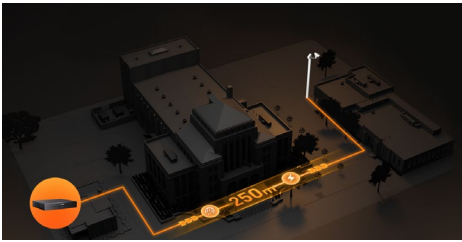

Tenda

TN3104-4P & TN3108-8P

4/8-Channel PoE UHD Network Video Recorder

TN3104-4P & TN3108-8P

4/8-Channel PoE UHD Network Video Recorder

Product Introduction

The TN3104-4P and TN3108-8P are high-performance NVRs featuring 4K 8MP video input and output, 250m PoE long-distance transmission, and plug-and-play simplicity. With smart encoding to save storage and compatible with ONVIF protocol, it integrates seamlessly with other camera brands. Intelligent video categorization enables quick searches, while support for PC, App, and Web platforms ensures effortless management. Ideal for restaurants, shops, offices, parks, and schools.

Product Features

Power Over Ethernet, 250m Long-Distance Transmission

One network cable provides both power and network, supporting 250m ultra-long distance transmission. No need for switches, power supplies, or PoE repeaters. Network wiring is simple and convenient, making it easy to build solutions in complex environments.

Plug and Play, Say Goodbye to Complicated Configuration

The NVR automatically searches and adds connected cameras. Simply plug the network cable into the PoE port for immediate video output—no manual setup required, say goodbye to complicated network configuration.

Enjoy 4K UHD Images with Every Detail Captured

The NVR supports 4K camera input and output 4K ultra-clear resolution via HDMI, with up to 3840 x 2160 resolution. You will enjoy 4K UHD images with more details even when zoomed.