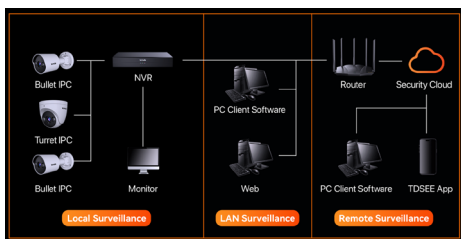

Excellent System Compatibility

Not only supports Tenda private protocol for plug-and-play with Tenda cameras, but also supports the ONVIF protocol, ensuring perfect compatibility with mainstream camera brands.