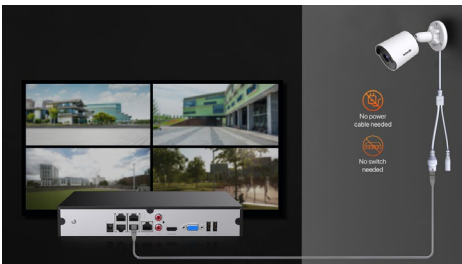

Tenda

TN3104-4P & TN3108-8P

4/8-Channel PoE UHD Network Video Recorder

TN3104-4P & TN3108-8P

4/8-Channel PoE UHD Network Video Recorder

Product Introduction

The TN3104-4P and TN3108-8P are high-performance NVRs featuring 4K 8MP video input and output, 250m PoE long-distance transmission, and plug-and-play simplicity. With smart encoding to save storage and compatible with ONVIF protocol, it integrates seamlessly with other camera brands. Intelligent video categorization enables quick searches, while support for PC, App, and Web platforms ensures effortless management. Ideal for restaurants, shops, offices, parks, and schools.

Product Features

Power Over Ethernet, 250m Long-Distance Transmission

One network cable provides both power and network, supporting 250m ultra-long distance transmission. No need for switches, power supplies, or PoE repeaters. Network wiring is simple and convenient, making it easy to build solutions in complex environments.

Plug and Play, Say Goodbye to Complicated Configuration

The NVR automatically searches and adds connected cameras. Simply plug the network cable into the PoE port for immediate video output—no manual setup required, say goodbye to complicated network configuration.