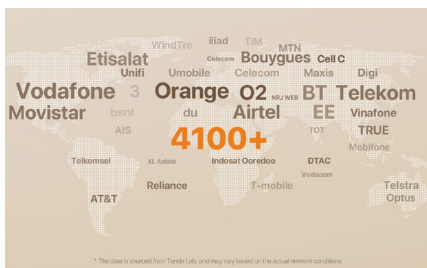

Wi-Fi 6 Technology, 2x Faster Wi-Fi Speed

With the new generation of Wi-Fi 6 technology, the Wi-Fi speed reaches up to 286Mbps, delivering a faster, more stable, and easily shareable on-the-go Wi-Fi experience.