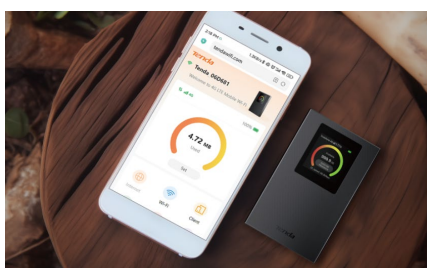

Simple Smart Mobile Management

No need to download APP, simply access 'tendawifi.com' using your mobile browser. Easily view detailed information like data usage, Wi-Fi, battery, etc., and effortlessly configure settings.