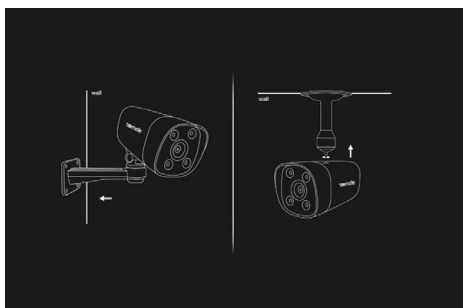

Wall-mounting/Ceiling-mounting