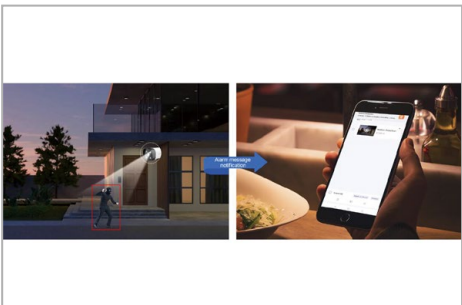

Precise human detection, white light used to deter intruders

App remote control is supported. When the device detects abnormal conditions, the alarm notification will be pushed to the TDSEE app, and white light is used to deter intruders.