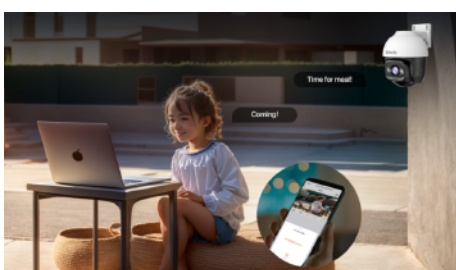

Two-Way Audio Easy Communication Anytime & Anywhere

Real-time two-way audio enables you to chat with your family anytime, anywhere, delivering heartfelt greetings to your loved ones.