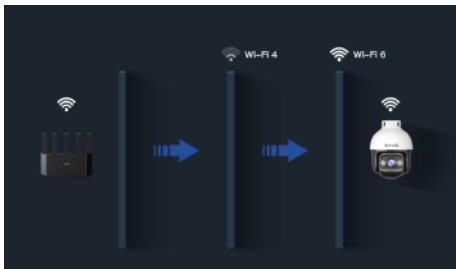

Tenda

RH3-WCA

3MP Outdoor Wi-Fi Pan/Tilt Camera

RH3-WCA

3MP Outdoor Wi-Fi Pan/Tilt Camera

Description

The Outdoor Wi-Fi Pan/Tilt Camera RH3-WCA, is a high-performance outdoor surveillance camera that integrates 360° visual coverage, Wi-Fi6, Full-Color night vision, 3MP resolution video, full-duplex two-way audio, human detection, vehicle detection, sound and light alarm functions. The product is mostly used for outdoor monitoring scenarios such as courtyard, farms and shops, etc. The users can access the video via wireless or wired connection to the Internet.

Main Features

Smart Full-Color Night Vision, Providing Vivid Image Even at Night.

Equipped with F1.6 aperture lens, infrared lights and spotlights, designed to make protection last all night.

Human and Vehicle Detection with Deep-Learning Algorithms

Empowered by an NPU module and a high-performance SOC boasting advanced deep-learning technology, the camera can accurately detect humans and vehicles, thus minimizing false alarms.

Next-level Wi-Fi 6 Technology, Stable and Smooth Video