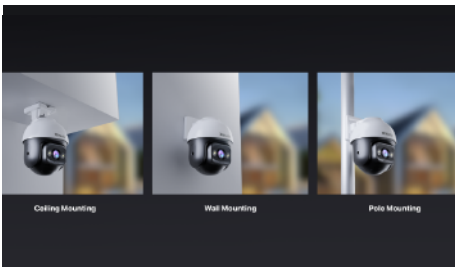

Smart Human Tracking, Audio & Light Alert

When people enter the protected area, the camera will automatically tracking and giving an audible warning with spotlight flashing (three audio alarms can be customized), after tracking is completed, the camera will return to the position you need to guard.

Enhance safety by sharing the camera with your family. Each member can check home situations and collaborate to ensure family security.

Waterproof and Dustproof

With waterproof and dustproof design, the camera can withstand rainy, sunny, stormy, and even snowy weathers.

Triple encryption protection is applied to data transmission, cloud storage, and account login to ensure the security of your security data and personal privacy.

With Adjustable Bracket, Support Multiple Mounting Methods