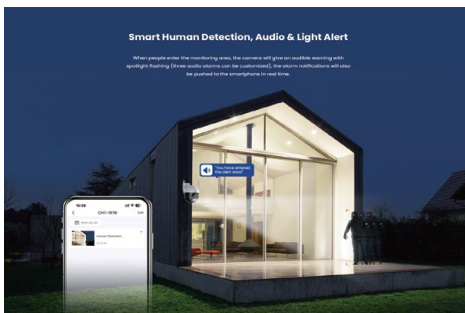

Tenda

RH7-WCA

4MP Outdoor Wi-Fi Pan/Tilt Camera

RH7-WCA

4MP Outdoor Wi-Fi Pan/Tilt Camera

Products Description

The Outdoor Wi-Fi Pan/Tilt Camera RH7-WCA, is a high-performance outdoor surveillance camera that integrates 360° visual coverage, Full-Color night vision, 4MP resolution video, full-duplex two-way audio, human detection, vehicle detection, sound and light alarm functions. The product is mostly used for outdoor monitoring scenarios such as courtyard, farms and shops, etc. The users can access the video via wireless or wired connection to the Internet.

View 360° & Auto-patrol

With dual pan/tilt design and 360° visual coverage, the camera can be remotely controlled. Maximum 6 patrols can be set for automatic patrol to ensure your safety.

Real Dual Antenna

With accumulation of wireless technology for 20 years and MIMO technology, we can ensure a stable wireless connection of 250 meters. The camera also supports wired connection.

Full-color Night Vision

Equipped with four high-power spotlights and four IR lights, and high sensitive image sensors, your night vision is now lit up and in full-color. There are three available night vision modes: Smart Mode, Full-color Mode, and Black & White Mode.

Selling Points

Connectable To Alexa Assistant

Connect the device to Alexa to free your hands. You can wake up the screen through voice, view the monitoring image, and control the device more conveniently.