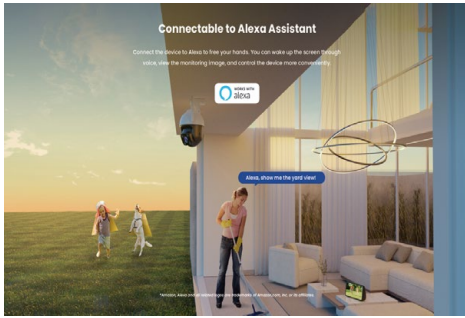

Tenda

RH7-WCA

4MP Outdoor Wi-Fi Pan/Tilt Camera

RH7-WCA

4MP Outdoor Wi-Fi Pan/Tilt Camera

Products Description

The Outdoor Wi-Fi Pan/Tilt Camera RH7-WCA, is a high-performance outdoor surveillance camera that integrates 360° visual coverage, Full-Color night vision, 4MP resolution video, full-duplex two-way audio, human detection, vehicle detection, sound and light alarm functions. The product is mostly used for outdoor monitoring scenarios such as courtyard, farms and shops, etc. The users can access the video via wireless or wired connection to the Internet.

View 360° & Auto-patrol

With dual pan/tilt design and 360° visual coverage, the camera can be remotely controlled. Maximum 6 patrols can be set for automatic patrol to ensure your safety.

Real Dual Antenna

Selling Points

Connectable To Alexa Assistant

Connect the device to Alexa to free your hands. You can wake up the screen through voice, view the monitoring image, and control the device more conveniently.