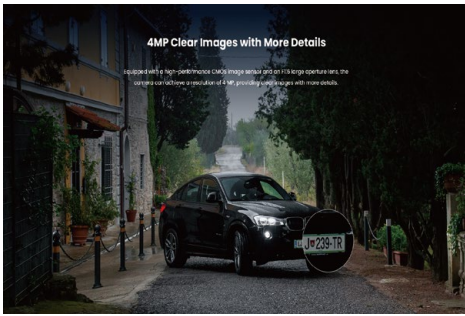

Tenda

RH7-WCA

4MP Outdoor Wi-Fi Pan/Tilt Camera

RH7-WCA

4MP Outdoor Wi-Fi Pan/Tilt Camera

Products Description

The Outdoor Wi-Fi Pan/Tilt Camera RH7-WCA, is a high-performance outdoor surveillance camera that integrates 360° visual coverage, Full-Color night vision, 4MP resolution video, full-duplex two-way audio, human detection, vehicle detection, sound and light alarm functions. The product is mostly used for outdoor monitoring scenarios such as courtyard, farms and shops, etc. The users can access the video via wireless or wired connection to the Internet.

Selling Points

4MP Clear Images With More Details

Equipped with a high-performance CMOS image sensor and an F1.6 large aperture lens, the camera can achieve a resolution of 4 MP, providing clear images with more details.

Accurate Human and Vehicle Detection

Based on deep learning AI algorithm, precise identification of humans and vehicles can be achieved while irrelevant information is effectively reduced to enhance alarm accuracy.