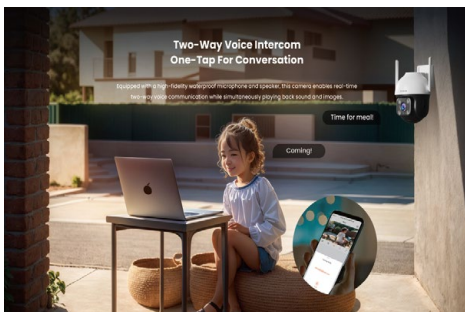

Tenda

RH7-WCA

4MP Outdoor Wi-Fi Pan/Tilt Camera

RH7-WCA

4MP Outdoor Wi-Fi Pan/Tilt Camera

Products Description

The Outdoor Wi-Fi Pan/Tilt Camera RH7-WCA, is a high-performance outdoor surveillance camera that integrates 360° visual coverage, Full-Color night vision, 4MP resolution video, full-duplex two-way audio, human detection, vehicle detection, sound and light alarm functions. The product is mostly used for outdoor monitoring scenarios such as courtyard, farms and shops, etc. The users can access the video via wireless or wired connection to the Internet.

Selling Points

Connectable To Alexa Assistant

Connect the device to Alexa to free your hands. You can wake up the screen through voice, view the monitoring image, and control the device more conveniently.

Smart Human Tracking, Audio & Light Alert

When people enter the monitoring area, the camera will give an audible warning with spotlight flashing (three audio alarms can be customized), the alarm notifications will also be pushed to the smartphone in real time.