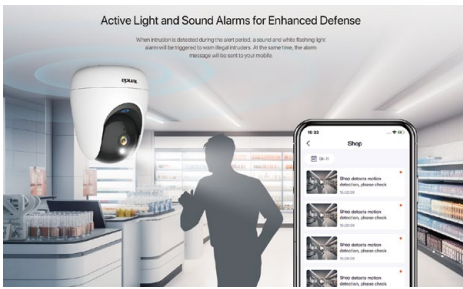

Selling Points

Active Light and Sound Alarms for Enhanced Defense

When intrusion is detected during the alert period, a sound and white flashing light alarm will be triggered to warn illegal intruders. At the same time, the alarm message will be sent to your mobile.