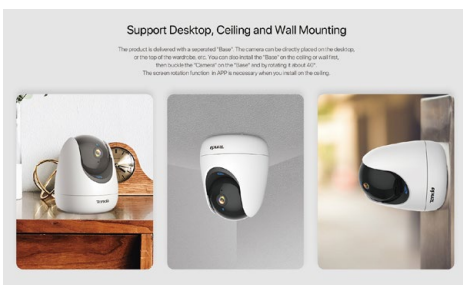

Support Desktop, Ceiling and Wall Mounting

The product is delivered with a separated "Base". The camera can be directly placed on the desktop, or the top of the wardrobe, etc. You can also install the "Base" on the ceiling or wall first, then buckle the "Camera" on the "Base" and rotate it about 40°. The screen rotation function in APP is necessary when you install on the ceiling.