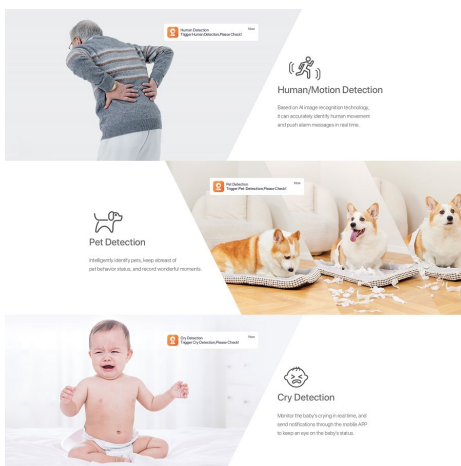

### Products Description

The Pan/Tilt Security Camera RP3 Pro is a high-performance home monitoring camera that integrates such functions as 360 ° visual coverage,Wi-Fi 6,3MP video,human/pet detection,cry detection,one-touch call,two-way audio,sound & light alarm and DIY audio.It is commonly used in indoor monitoring scenarios,such as homes,shops,offices and classrooms.

## Cover Every Corner of Your Home With The Pan/Tilt

High speed pan/tilt design enables flexible rotation in all directions. Covers 360 ° horizontal and 155 ° vertically (90 ° up, 65 ° down) which leaves zero blind zones at all.

## Easily Call Family Members With The One-touch Call Button

When the elderly or children are alone at home, they only need to lightly touch the button on the camera to call their family members outside.

## Cry Detection

Monitor the baby's crying in real time, and send notifications through the mobile APP to keep an eye on the baby's status.