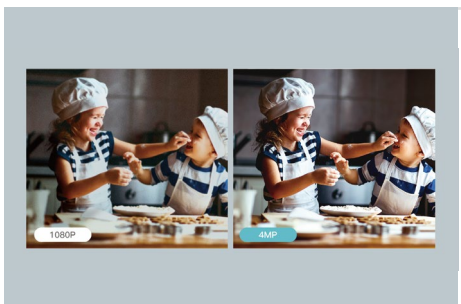

Selling Points

4MP HD Video, Low Noise and Clearer

RP7 adopts 4MP image sensors, outputs 4MP (2560*1440) HD videos, reduces noise and captures more details.