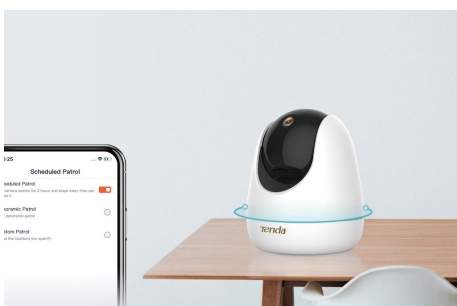

### Products Description

The security Pan/Tilt Camera RP7 is a high-performed home surveillance Camera that integrates 360° visual coverage with 4MP resolution. It is also fetured with full-duplex two-way audio, smart-motion detection/tracking, sound and light alarm functions. The product is mostly used for indoor scenarios monitoring such as homes, shops, offices and classrooms, etc. The users can access the video via wireless or wired connection to the router.

### 4MP HD Video, Low Noise and Clearer

RP7 adopts 4MP image sensors, outputs 4MP (2560\*1440) HD videos, reduces noise and captures more details.

### Cover Every Corner of Your Home in Super HD

High speed pan/tilt design enables flexible rotation in all directions. RP7 covers 360° horizontally and 155° vertically (90° up, 65° down) which leaves zero blind zones at all.

### Human Shape Detection for Safety Protection

Based on AI deep learning algorithms, RP7 can detect human shape and other motion. It recognizes the movement accurately and captures suspicious status automatically, and the resulting alarms will be sent to your mobile in real time.