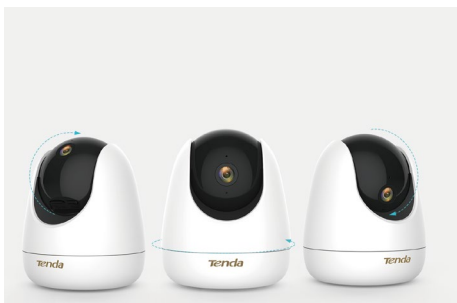

**Tenda**

**RP7**

**4MP Security Pan/Tilt Camera**

## 4MP Security Pan/Tilt Camera

### Products Description

The security Pan/Tilt Camera RP7 is a high-performed home surveillance Camera that integrates 360° visual coverage with 4MP resolution. It is also fetured with full-duplex two-way audio, smart-motion detection/tracking, sound and light alarm functions. The product is mostly used for indoor scenarios monitoring such as homes, shops, offices and classrooms, etc. The users can access the video via wireless or wired connection to the router.

### Cover Every Corner of Your Home in Super HD

High speed pan/tilt design enables flexible rotation in all directions. RP7 covers 360° horizontally and 155° vertically (90° up, 65° down) which leaves zero blind zones at all.