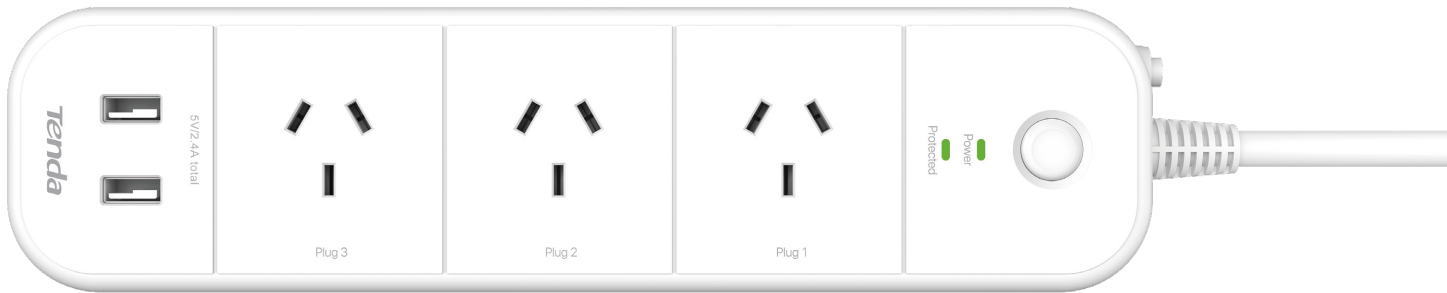

Tenda

Beli
beautiful life

SP15

SP15 Smart Wi-Fi Power Strip Specifications

SP15

SP15 Smart Wi-Fi Power Strip Specifications

Products Description

SP15 is a smart Wi-Fi power strip with 3 independent control sockets and 2 USB ports. It works with Google Assistant and Alexa. You can control the appliance status or set schedules through the Beli APP wherever you are. SP15 is your reliable appliance protector to resist thunderstorms and abnormal circuit conditions. SP15 rebuilds your home appliance management style, turns your traditional household appliances into smart appliances.

Main Features

Turn Traditional Household Appliances into Smart

SP15 provides 3 sockets and 2 USB ports. Enable traditional electrical appliances to be controlled by Beli App and your voice, such as humidifiers, fishbowl, desk lamp, etc. So that you can enjoy smart home life without upgrading these traditional home appliances.

Surge Protection

SP15 is your reliable appliance protector to resist thunderstorms and abnormal circuit conditions. It can be shunted within microseconds by the surge protector, when the electrical circuit suddenly produces spike current or voltage, thereby avoiding the damage of surge to other devices.

Simple and elegant appearance, to fit your unique room design.

Specification

Network	
Protocol	IEEE 802.12b/g/n
Wireless Type	2.4GHz,1T1R
System Requirements	Android 5.0 or higher, iOS 10.0 or higher
General	
Certification	RCM, ROHS, SAA
Package Contents	Smart Wi-Fi Power Strip SP15, Quick Installation Guide
Environment	<ul style="list-style-type: none">•Operating Temperature: 0 °C ~ 40 °C (32°F ~ 104°F)•Operating Humidity: 10%~90%RH, Non-condensing
Dimensions(H X W X D)	264.7x67.4x35.6mm
Materia	PC
smart outlets	3 smart outlets
USB port	2 smart USB ports
Buttons	Power and Reset button
LED	1*Power LED、 1*Surge protection indicator LED
Working Status	
Input voltage	240 V~, 50/60 Hz, 10 A
Output voltage	Max Total Loading 10A 2400W
USB	5 V~2.4 A Total