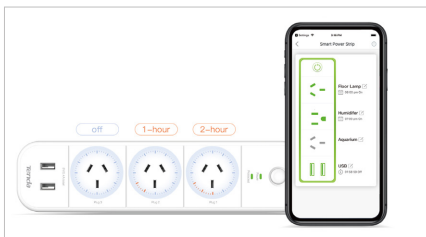

Tenda

Beli
beautiful life

SP15

SP15 Smart Wi-Fi Power Strip Specifications

SP15

SP15 Smart Wi-Fi Power Strip Specifications

Products Description

SP15 is a smart Wi-Fi power strip with 3 independent control sockets and 2 USB ports. It works with Google Assistant and Alexa. You can control the appliance status or set schedules through the Beli APP wherever you are. SP15 is your reliable appliance protector to resist thunderstorms and abnormal circuit conditions. SP15 rebuilds your home appliance management style, turns your traditional household appliances into smart appliances.

Main Features

Turn Traditional Household Appliances into Smart

SP15 provides 3 sockets and 2 USB ports. Enable traditional electrical appliances to be controlled by Beli App and your voice, such as humidifiers, fishbowl, desk lamp, etc. So that you can enjoy smart home life without upgrading these traditional home appliances.

Each Slot Can Be Set Individually

The timer function allows you to set up the working plan of each socket by APP. Also, You can set the multi sockets in one schedule. Furthermore, you can control the power-on time of sockets via count down function, such as setting up a 2-hour charging plan for your mobile phone.

Simple and elegant appearance, to fit your unique room design.

Specification

Network	
Protocol	IEEE 802.12b/g/n
Wireless Type	2.4GHz,1T1R
System Requirements	Android 5.0 or higher, iOS 10.0 or higher
General	
Certification	RCM, ROHS, SAA
Package Contents	Smart Wi-Fi Power Strip SP15, Quick Installation Guide
Environment	<ul style="list-style-type: none">•Operating Temperature: 0 °C ~ 40 °C (32°F ~ 104°F)•Operating Humidity: 10%~90%RH, Non-condensing
Dimensions(H X W X D)	264.7x67.4x35.6mm
Materia	PC
smart outlets	3 smart outlets
USB port	2 smart USB ports
Buttons	Power and Reset button
LED	1*Power LED、 1*Surge protection indicator LED
Working Status	
Input voltage	240 V~, 50/60 Hz, 10 A
Output voltage	Max Total Loading 10A 2400W
USB	5 V~2.4 A Total