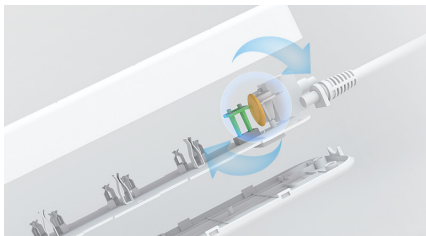

Tenda

Beli
beautiful life

SP15

SP15 Smart Wi-Fi Power Strip Specifications

SP15

SP15 Smart Wi-Fi Power Strip Specifications

Products Description

SP15 is a smart Wi-Fi power strip with 3 independent control sockets and 2 USB ports. It works with Google Assistant and Alexa. You can control the appliance status or set schedules through the Beli APP wherever you are. SP15 is your reliable appliance protector to resist thunderstorms and abnormal circuit conditions. SP15 rebuilds your home appliance management style, turns your traditional household appliances into smart appliances.

Main Features

Turn Traditional Household Appliances into Smart

SP15 provides 3 sockets and 2 USB ports. Enable traditional electrical appliances to be controlled by Beli App and your voice, such as humidifiers, fishbowl, desk lamp, etc. So that you can enjoy smart home life without upgrading these traditional home appliances.

Master Home Appliances Everywhere at Anytime

Through the Beli APP, whether you are in the company or enjoying a tour, you can easily control the appliance status of your home, even from miles away, such as adding oxygen into the fish tank remotely, or switching on the humidifier.

Surge Protection

SP15 is your reliable appliance protector to resist thunderstorms and abnormal circuit conditions. It can be shunted within microseconds by the surge protector, when the electrical circuit suddenly produces spike current or voltage, thereby avoiding the damage of surge to other devices.