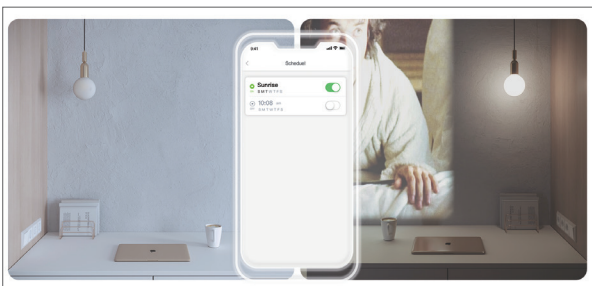

Customize Your Own Lifestyle

Create schedules of on/off, so that your devices can work automatically. Enable the scene you want with 1-click in the Beli App.