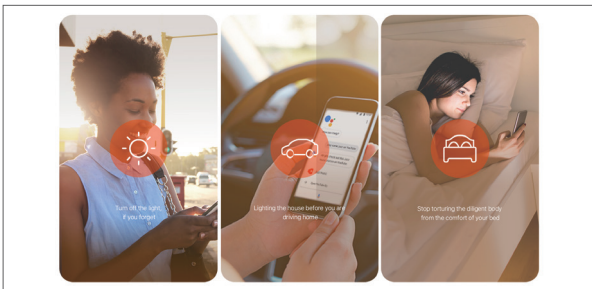

## Smart Wi-Fi Light Switch 3-Way

SS6 is the Smart Wi-Fi Light Switch with 3-Way control, you can control your light by simply pushing the switches on & off in two different locations in your house. The SS6 works directly with Amazon Alexa and Google Assistant to manage your devices. It works on secured 2.4GHz wireless networks. The standard size conforms to the electrical specifications and is suitable for most switch bottom boxes.

## 3-Way Lighting Control for Smart Life

Enjoy the convenience of lighting control from 2 different locations, either on up stair or down stair. You can control single pole and 3-way lights from the wall, through the Beli APP or your voice.

## Smart Control from Everywhere

Smart control your light status through the Tenda Beli App or your voice, which provides you with intimate intelligent lamp control, free hands and feet of labor, gives you more relax and comfort.

## Customize Your Own Lifestyle

Create schedules of on/off, so that your devices can work automatically. Enable the scene you want with 1-click in the Beli App.