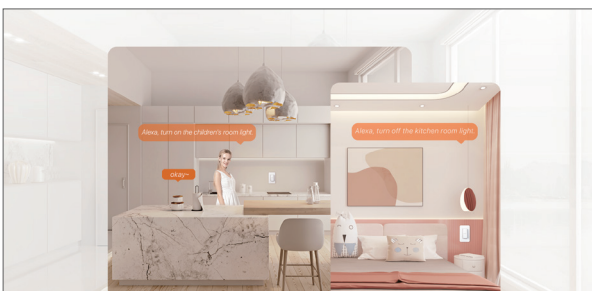

Voice Control

Compatible with Alexa and Google Assistant, your voice can control devices easily.