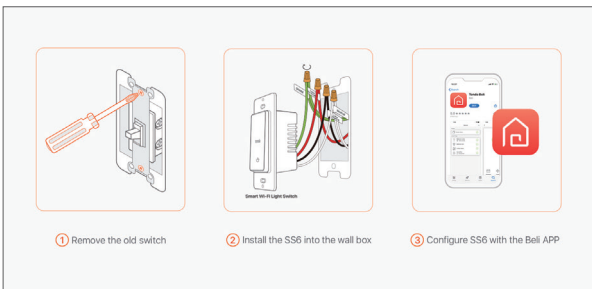

Easy to Install and Get Done in Three Steps

Follow the step-by-step instructions to complete the installation, and experience the convenience of smart life.